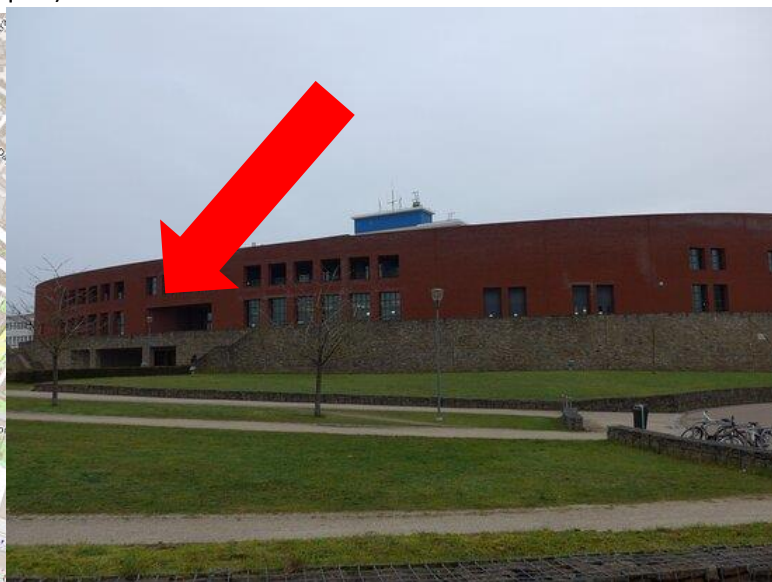

CHES 2022

LEUVEN

September 18-21, 2022

Program

The program can be found on the conference website: <https://ches.iacr.org/2022/program.php>

Important buildings

The two conferences venues (Pieter de Somer and Grote Aula) are within walking distance (5 minutes). The Jubileumzaal (for the reception, lunches, dinner) is in the Universiteitshallen (university halls) and also within walking distance (2-7 minutes):

The Sportoase Leuven (for the banquet) is a 15 minutes walk. The red arrow marks our entrance.

Registration

Registration will be open every day (see the program on the conference website: <https://ches.iacr.org/2022/program.php>) at aula Pieter De Somer, Charles Deberiotstraat 24, 3000 Leuven.

This is the first CHES location you need to visit. The image below shows the entrance of the Pieter De Somer auditorium. All other locations will be sign-posted from there.

Social Events

Your conference badge is your entry ticket, please bring it along!