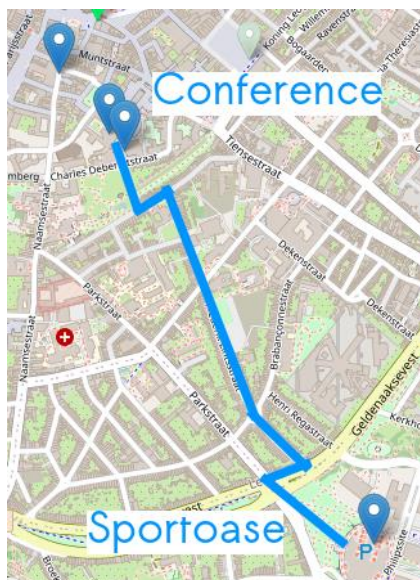

CHES 2022

LEUVEN

September 18-21, 2022

Program

The program can be found on the conference website: <https://ches.iacr.org/2022/program.php>

Important buildings

The two conferences venues (Pieter de Somer and Grote Aula) are within walking distance (5 minutes). The Jubileumzaal (for the reception, lunches, dinner) is in the Universiteitshallen (university halls) and also within walking distance (2-7 minutes):

The Sportoase Leuven (for the banquet) is a 15 minutes walk. The red arrow marks our entrance.

Registration

Registration will be open every day (see the program on the conference website: <https://ches.iacr.org/2022/program.php>) at aula Pieter De Somer, Charles Deberiotstraat 24, 3000 Leuven.

This is the first CHES location you need to visit. The image below shows the entrance of the Pieter De Somer auditorium. All other locations will be sign-posted from there.

Social Events

Your conference badge is your entry ticket, please bring it along!